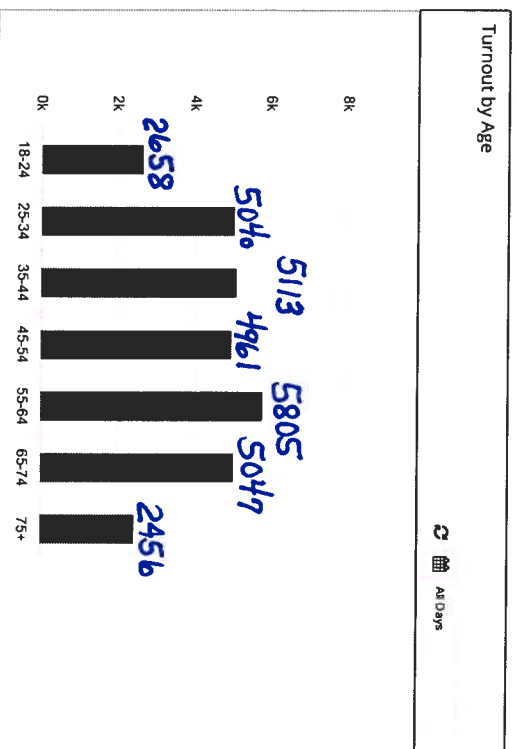

(Dashboard/Index)

Monongalia WV

(Download/Reports)

Turnout
31081 45.1 %

(TurnoutByPollingLocation)

Welcome,
Carye Blaney

Dashboard » Election overview

*2018 General Election Statistics
October 24, 2018 thru November 6, 2018*

- Dashboard
- Voter Search
- Key/Report/Data
- Alerts (Alerts/Index)
- Location Status
- Reporting/Alerts
- Reports
- Reports/Print

NOTE: CentralPoint is not a complete representation of all data in this election event. Results are unofficial.

About Us (Company/AboutUs)

Privacy Policy (Company/Privacy/Policy)

Terms of Service (Company/TermsOfService)

Contact Us (http://www.essvote.com/contact)